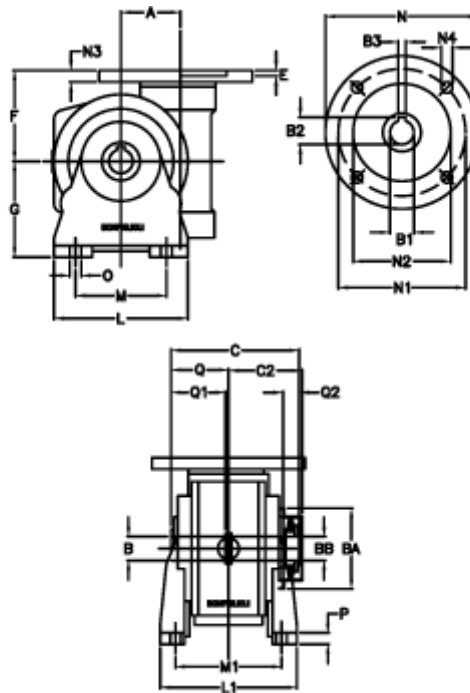

Data Sheet

Article number: 390204404632316
 Description: Worm Gear with Torque Limiter
 VF 44-L1-V-46-P63B14

Measures

a	= 44.60	C2	= 48	M1	= 81.0	Q	= 32.0
B	= 18	Description	= VF 44V-xx-63B14	N	= 90	Q1	= 32
B1 E7	= 11	E	= 2.0	N1	= 75	Q2	= 12
B2	= 12.8	F	= 65	N2	= 60		
B3 H9	= 4	g	= 72	N3	= 8.0		
BA	= 40	L	= 90	N4	= 5,5		
BB H7	= 11	L1	= 98.0	O	= 8.5		
C	= 79	m	= 52	P	= 10		